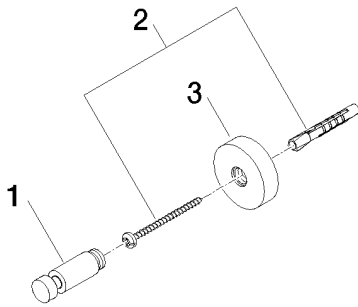

Bathtub - Lissé
Hook - polished chrome
Article number: 83 251 979-00

Other surface finishes

More custom finish options are available via special production (xTra Service). Please see our finish matrix for availability and pricing or contact a Dornbracht representative.

Spare parts list

Number	Item Number	Designation	Number of units