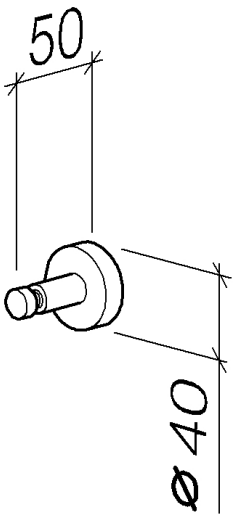

Bathtub - Lissé  
Hook - polished chrome  
Article number: 83 251 979-00

- Flange diameter 1-5/8"
- 2" Projection

polished chrome

### Dimensional drawing

All dimensions in mm / inch = mm x 0,0394

Bathtub - Lissé

Hook - polished chrome

Article number: 83 251 979-00

Bathtub - Lissé  
Hook - polished chrome  
Article number: 83 251 979-00